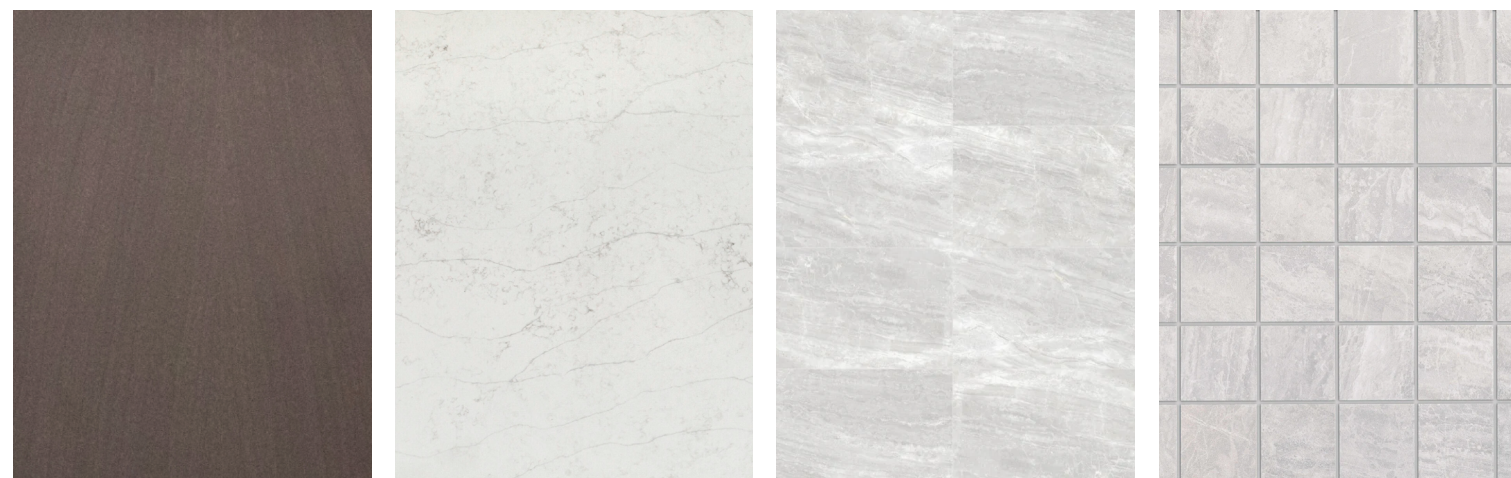

COUNTERTOPS

Everest Quartz

WALL TILE

Sahara in Grey

MAIN FLOOR

Makoto Grey

CABINETS

Graystone on
Cherry Wood