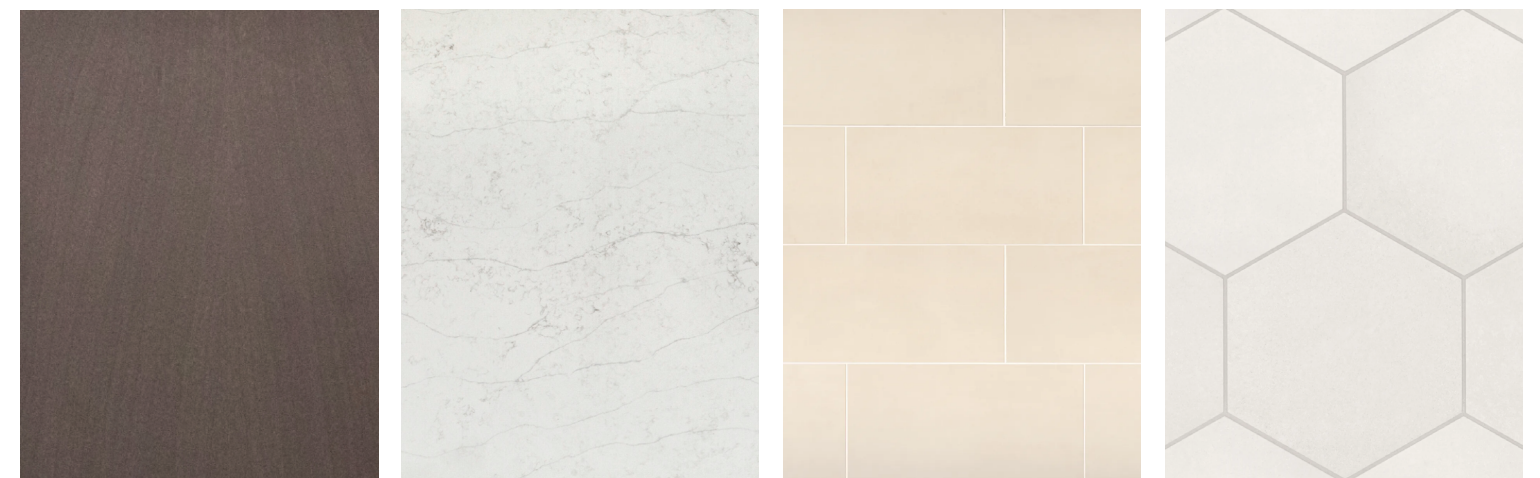

COUNTERTOPS

Everest Quartz

WALL & FLOOR TILE

Cosmic Grey

SHOWER FLOOR

Cosmic Grey
2x2 Mesh

CABINETS

Graystone on
Cherry Wood

COUNTERTOPS

Everest Quartz

WALL TILE

Sahara in White

MAIN FLOOR

Makoto White

Cool Palette Upgrades

THE PIONEER & THE MAVERICK