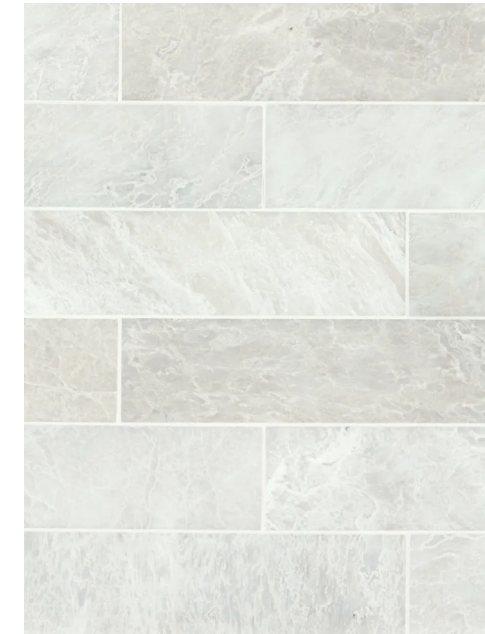

TILE

Area 51 in Clay or Iceberg Marble