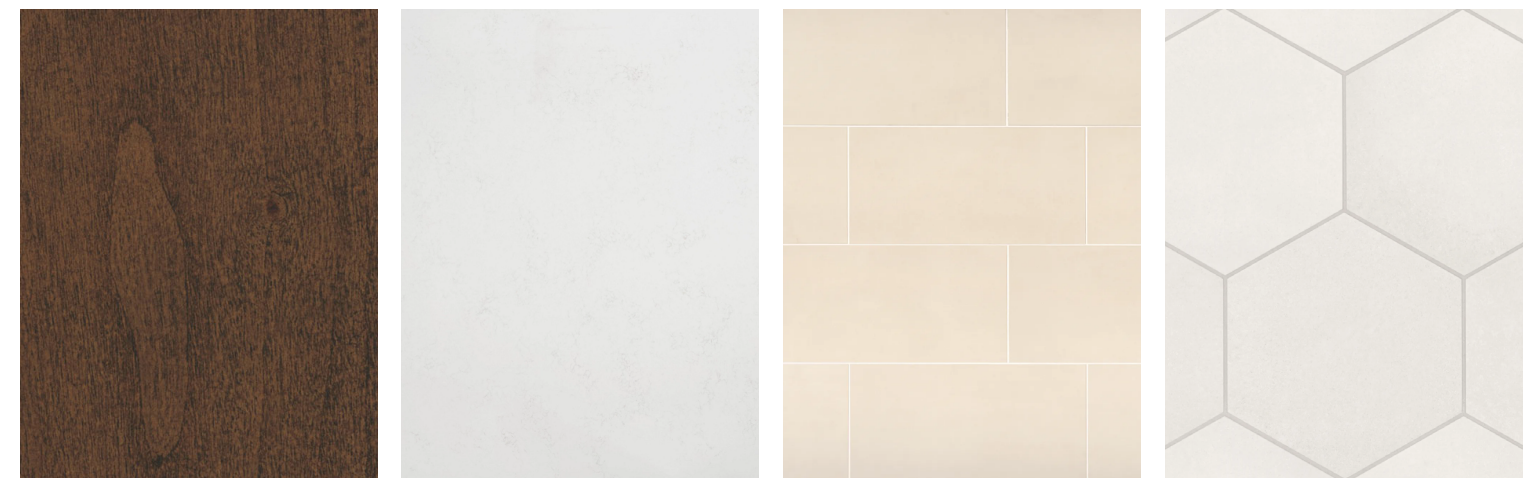

Kodiak on
Cherry Wood

COUNTERTOPS

Biancone Quartz

WALL TILE

Sahara in Ecru

MAIN FLOOR

Makoto Beige

CABINETS