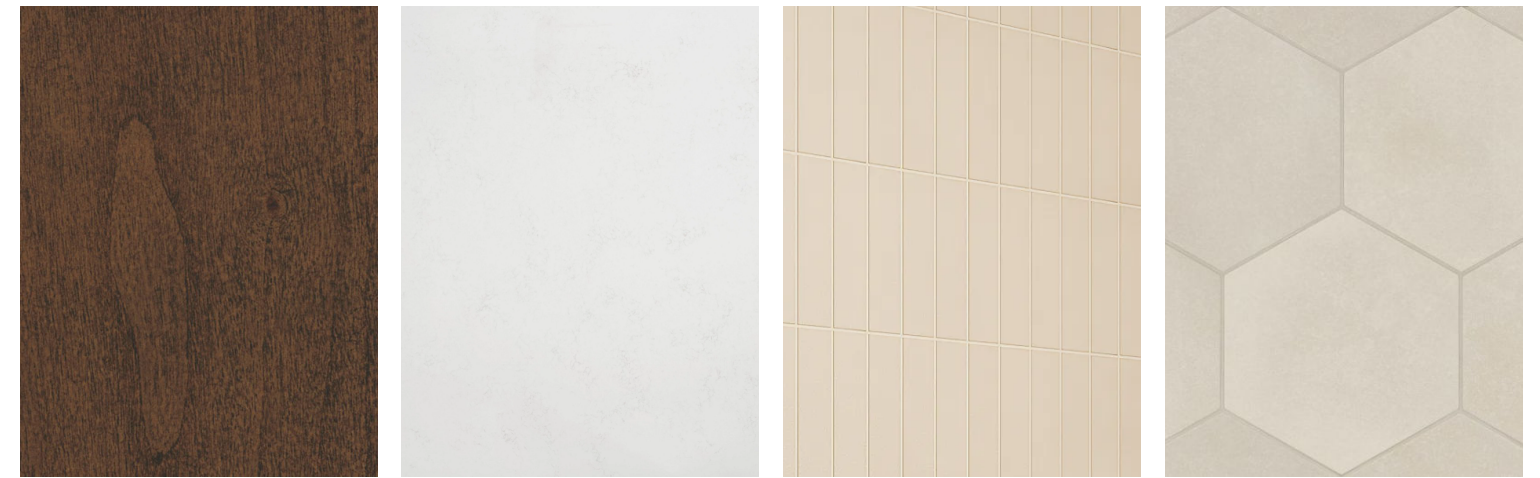

COUNTERTOPS

Biancone Quartz

WALL & FLOOR TILE

Cosmic Ivory

SHOWER FLOOR

Cosmic Ivory
2x2 Mesh

Guest Bath

CABINETS