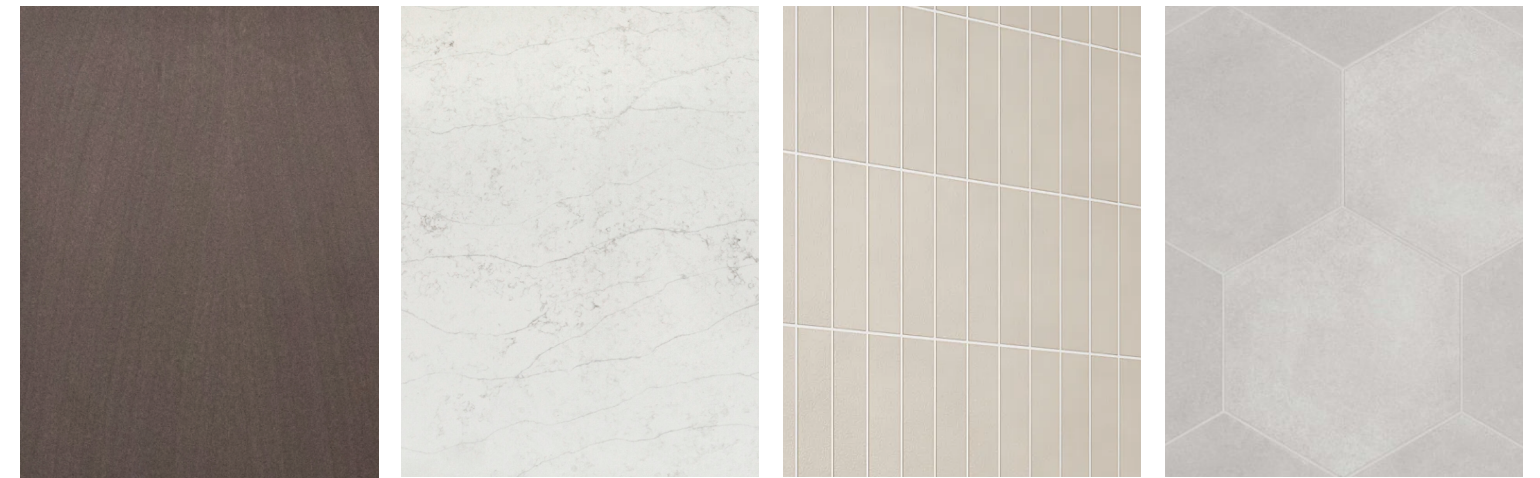

Everest Quartz

WALL & FLOOR TILE

Staturario Supremo

SHOWER FLOOR

Marble Penny Tile

Guest Bath

CABINETS

Graystone on
Cherry Wood