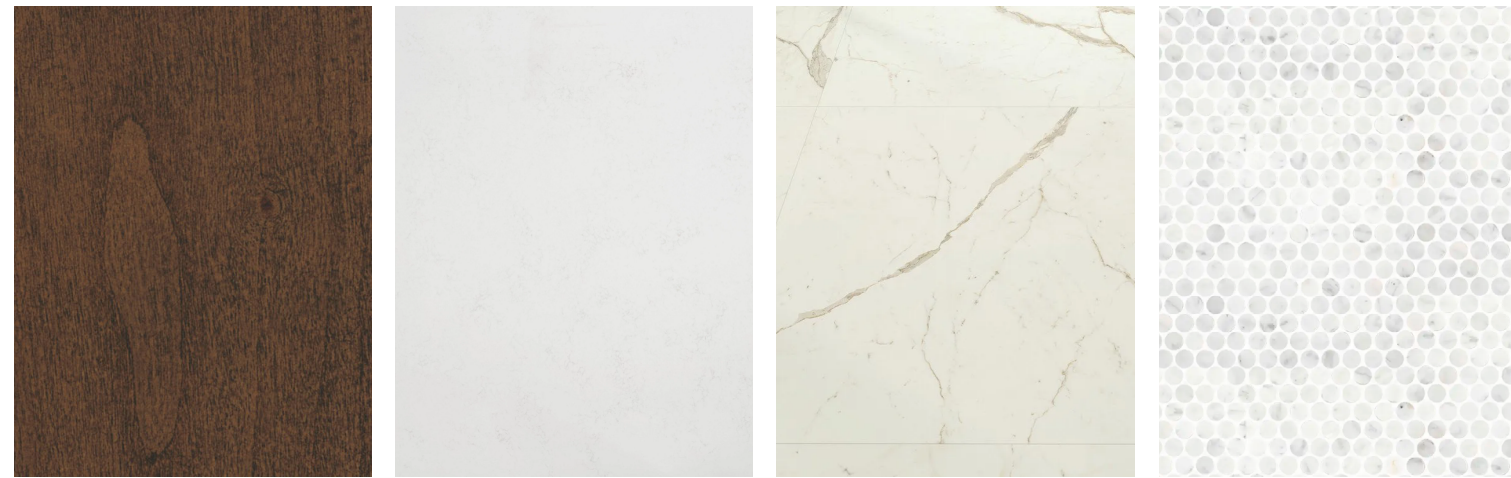

Cloudburst Concrete

FLOORING

Area 51 in White

Warm Palette Bath Finishes

THE PIONEER & THE MAVERICK

Ensuite Bath

CABINETS

Kodiak on
Cherry Wood